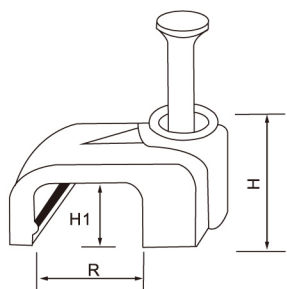

CIRCLE CABLE CLIPS

Material: PP, Steel nail.

How to use: Put the cable under the clip and hammer the nail into the wall to secure the cable.

Application: Securing of cables for general indoor wiring.

ITEM NO.	H MM	R MM	Nail MM	PACKING
4mm	5.3	4	1.7×15	100PCS
5mm	6.5	5	1.7×15	
6mm	8.1	6	1.7×17	
7mm	8.7	7	1.8×19	
8mm	9.6	8	1.9×21	
9mm	10.7	9	2.0×22	
10mm	11.7	10	2.05×25	
12mm	12.8	12	20.5×27	
14mm	14.9	14	2.4×32	
16mm	16.9	16	2.5×35	
18mm	20.8	18	2.8×37	
20mm	23.6	20	2.8×42	
22mm	25.0	22	2.8×48	
25mm	27.7	25	3.2×48	
30mm	33.1	30	3.2×53	
35mm	36.6	35	3.2×58	
40mm	45.2	40	3.4×60	

SQUARE CABLE CLIPS

Material: PP, Steel nail.

How to use: Put the cable under the clip and hammer the nail into the wall to secure the cable.

Application: Securing of cables for general indoor wiring.

ITEM NO.	H (MM)	IN-DIAMETER		Nail (MM)	PACKING
		H1(MM)	R(MM)		
4mm	6.0	3.8	4	1.7×15	100pcs
5mm	6.0	3.8	5	1.7×15	
6mm	6.5	4.1	6	1.7×16	
7mm	7.0	4.7	7	1.9×18	
8mm	7.5	5.0	8	2.05×20	
9mm	8.2	5.4	9	20.5×23	
10mm	8.6	5.7	10	2.3×23	
12mm	9.0	6.1	12	2.3×23	
14mm	11.2	6.5	14	2.4×30	

DOUBLE NAIL FLAT CABLE CLIPS

ITEM NO.	W	H	H1	SUITABLE WIRES	NAILS	PACKING
DL-13	12.5	8	8	#14/2,14/3,12/2	1.86×31	100PCS
DL-19	18.7	8	8	#12/3,10/2,10/3	1.86×31	