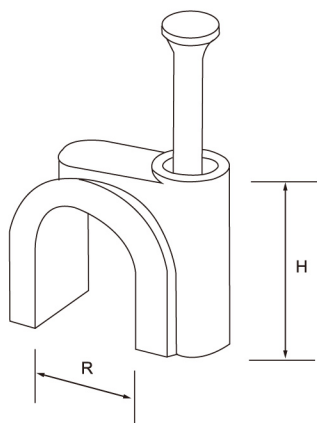

CIRCLE CABLE CLIPS

Material: PP, Steel nail.

How to use: Put the cable under the clip and hammer the nail into the wall to secure the cable.

Application: Securing of cables for general indoor wiring.

ITEM NO.	H MM	R MM	Nail MM	PACKING
4mm	5.3	4	1.7×15	100PCS
5mm	6.5	5	1.7×15	
6mm	8.1	6	1.7×17	
7mm	8.7	7	1.8×19	
8mm	9.6	8	1.9×21	
9mm	10.7	9	2.0×22	
10mm	11.7	10	2.05×25	
12mm	12.8	12	20.5×27	
14mm	14.9	14	2.4×32	
16mm	16.9	16	2.5×35	
18mm	20.8	18	2.8×37	
20mm	23.6	20	2.8×42	
22mm	25.0	22	2.8×48	
25mm	27.7	25	3.2×48	
30mm	33.1	30	3.2×53	
35mm	36.6	35	3.2×58	
40mm	45.2	40	3.4×60	

SQUARE CABLE CLIPS

Material: PP, Steel nail.

How to use: Put the cable under the clip and hammer the nail into the wall to secure the cable.

Application: Securing of cables for general indoor wiring.

ITEM NO.	H (MM)	IN-DIAMETER		Nail (MM)	PACKING
		H1(MM)	R(MM)		
4mm	6.0	3.8	4	1.7×15	100pcs
5mm	6.0	3.8	5	1.7×15	
6mm	6.5	4.1	6	1.7×16	
7mm	7.0	4.7	7	1.9×18	
8mm	7.5	5.0	8	2.05×20	
9mm	8.2	5.4	9	20.5×23	
10mm	8.6	5.7	10	2.3×23	
12mm	9.0	6.1	12	2.3×23	
14mm	11.2	6.5	14	2.4×30	

DOUBLE NAIL FLAT CABLE CLIPS

ITEM NO.	W	H	H1	SUITABLE WIRES	NAILS	PACKING
DL-13	12.5	8	8	#14/2,14/3,12/2	1.86×31	100PCS
DL-19	18.7	8	8	#12/3,10/2,10/3	1.86×31	